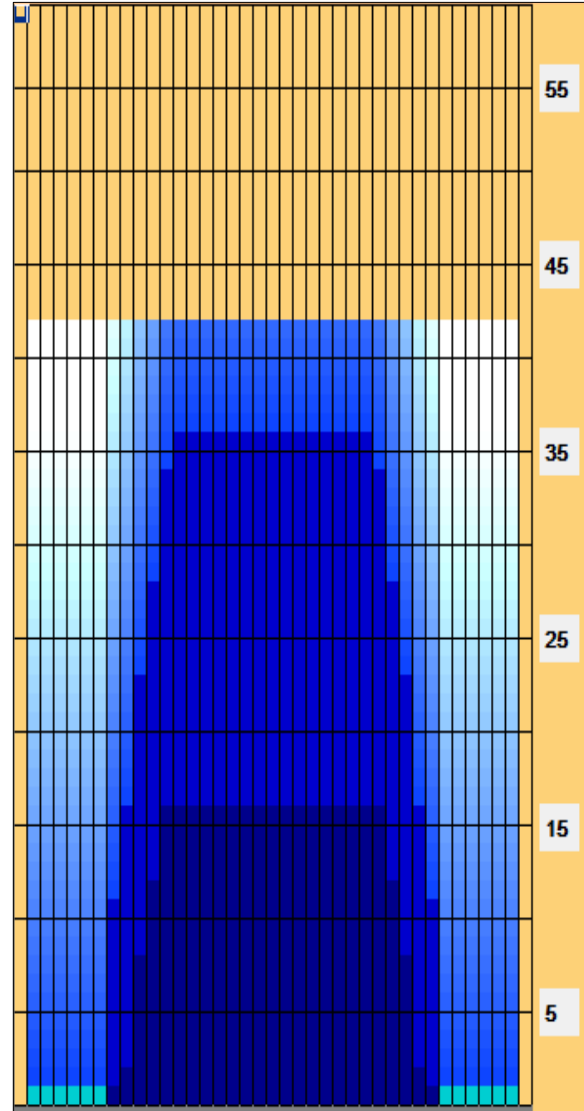

2006 Ebonite Junior Gold Survivors

Oil Pattern Distance: 42 Feet   **Reverse Brush Drop:** 42 Feet   **Oil Per Board:** 50 uL
Forward Oil Total: 11.6 mL   **Reverse Oil Total:** 11.05 mL   **Volume Oil Total:** 22.65 mL
Forward Boards Crossed: 232 Boards   **Reverse Boards Crossed:** 221 Boards   **Total Boards Crossed:** 453 Boards

	Start	Stop	Loads	Speed	Crossed	Start	End	Feet	T.Oil
1	2L	2R	2	10	74	0.0	1.4	1.4	3700
2	9L	9R	1	10	23	1.4	2.8	1.4	1150
3	10L	10R	3	14	63	2.8	8.7	5.9	3150
4	11L	11R	2	14	38	8.7	12.6	3.9	1900
5	12L	12R	2	14	34	12.6	16.5	3.9	1700
6	2L	2R	0	18	0	16.5	34.0	17.5	0
7	2L	2R	0	26	0	34.0	38.0	4.0	0
8	2L	2R	0	30	0	38.0	42.0	4.0	0

	Start	Stop	Loads	Speed	Crossed	Start	End	Feet	T.Oil
1	2L	2R	0	30	0	42.0	36.0	-6.0	0
2	13L	13R	1	18	15	36.0	33.5	-2.5	750
3	12L	12R	2	18	34	33.5	28.4	-5.1	1700
4	11L	11R	2	18	38	28.4	23.3	-5.1	1900
5	10L	10R	3	18	63	23.3	15.7	-7.6	3150
6	9L	9R	2	18	46	15.7	10.6	-5.1	2300
7	8L	8R	1	14	25	10.6	8.7	-1.9	1250
8	2L	2R	0	10	0	8.7	0.0	-8.7	0

Conditioner:
Type In or Select
One

TransferType:
Type In or Select
One

- Forward
- Reverse
- Combined
- Buff